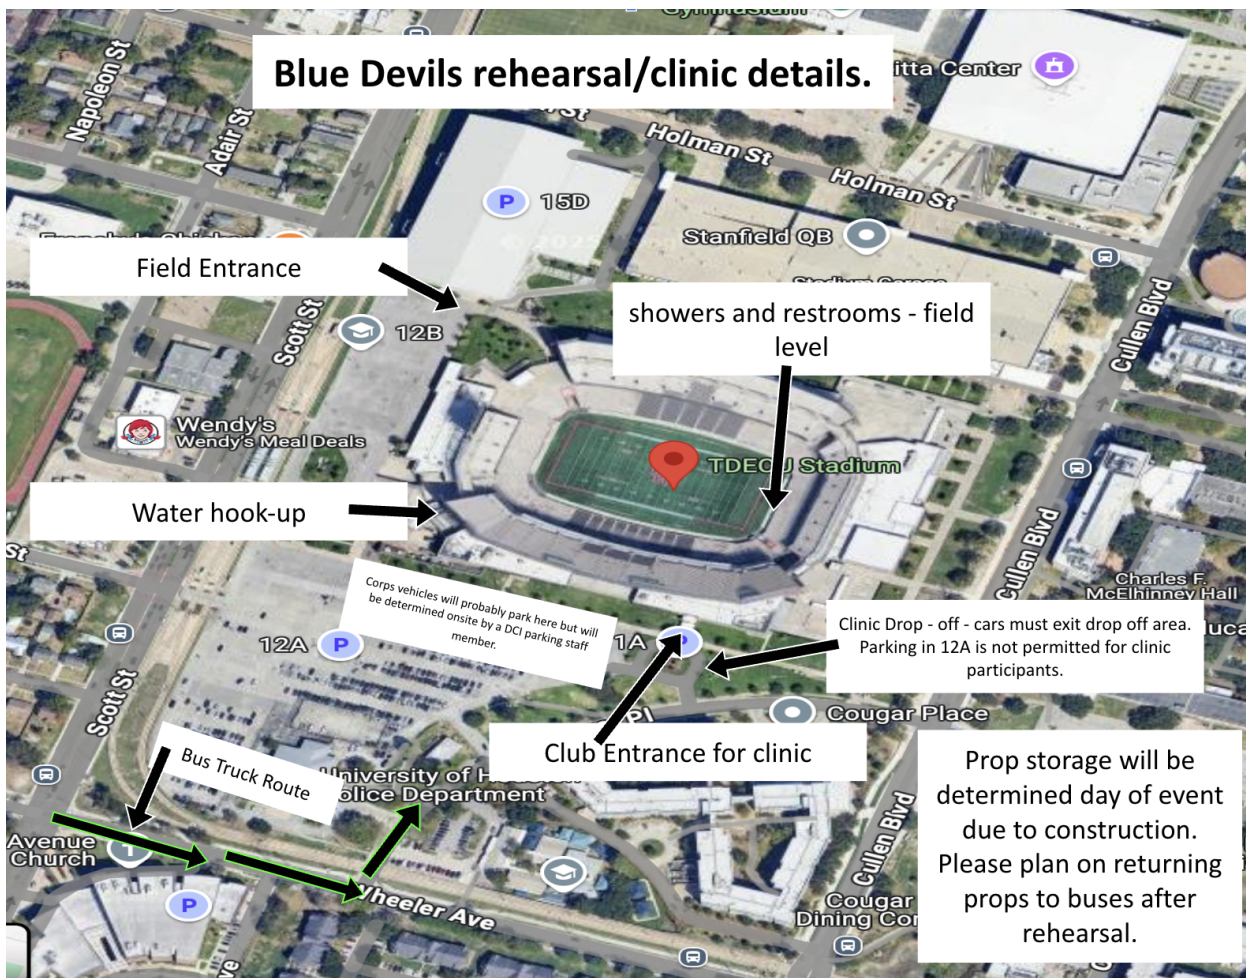

## SCHEDULE

TIME	ACTIVITY
<b>8:30 AM</b>	Breakfast, Clean, Load <i>Fast Fuel (Pick Up) We will not return to Westfield E Showers: 8:30am-9am D Showers: 8:30am-9:15am C Showers: 9am-9:15am French toast/eggs/breakfast meats/cereal/fruit/PB station B/A Showers: 9:15am-9:30am</i>
<b>9:30 AM</b>	Breakfast Ends/Equipment Trucks Depart <i>Big Blue, Prop Truck, Pit Penske, Prop Van</i>
<b>10:00 AM</b>	Buses Depart for Stadium - 25 miles
<b>11:00 AM</b>	Rehearse - Visual + Fast Fuel <i>North Side = Accessible East Side = Limited Access due to Marketplace/Concession setup and MUST be cleared by 2:30pm. West Side = NOT Accessible due to Construction BD has access to shaded areas on the Concourse. NO ACCESS to the Operations Level or Suites. Highest Vantage Point = 300 Level (stay clear of FloMarching setup on this level)</i>
<b>2:00 PM</b>	Lunch <i>Chicken/beans/corn/salad bar</i>
<b>3:00 PM</b>	Side by Side with Clinicians
<b>4:00 PM</b>	Rehearse -Brass warmup - sectionals
<b>4:45 PM</b>	Ensemble
<b>6:00 PM</b>	Dinner, Showers, Dress <i>From field - Front Side 2 tunnel From Buses - Club House door Female locker room - S105 (last door by stairs) Male locker room - S104 Staff Showers: 6:00pm-6:30pm E Showers: 6:30pm-7:10pm D Showers: 6:30pm-7:25pm C Showers: 7:10pm-7:25pm B/A Showers: 7:25pm-7:40pm Showers are unavailable after 8pm Turkey dinner with all the fixings/salad bar/cobbler</i>
<b>8:00 PM</b>	Warm-up
<b>9:30 PM</b>	Walk to Gate
<b>9:50 PM</b>	At Gate
<b>10:07 PM</b>	Walk On
<b>10:12 PM</b>	Perform
<b>10:30 PM</b>	Snack, Load
<b>11:59 PM</b>	Depart for San Antonio- 200 miles