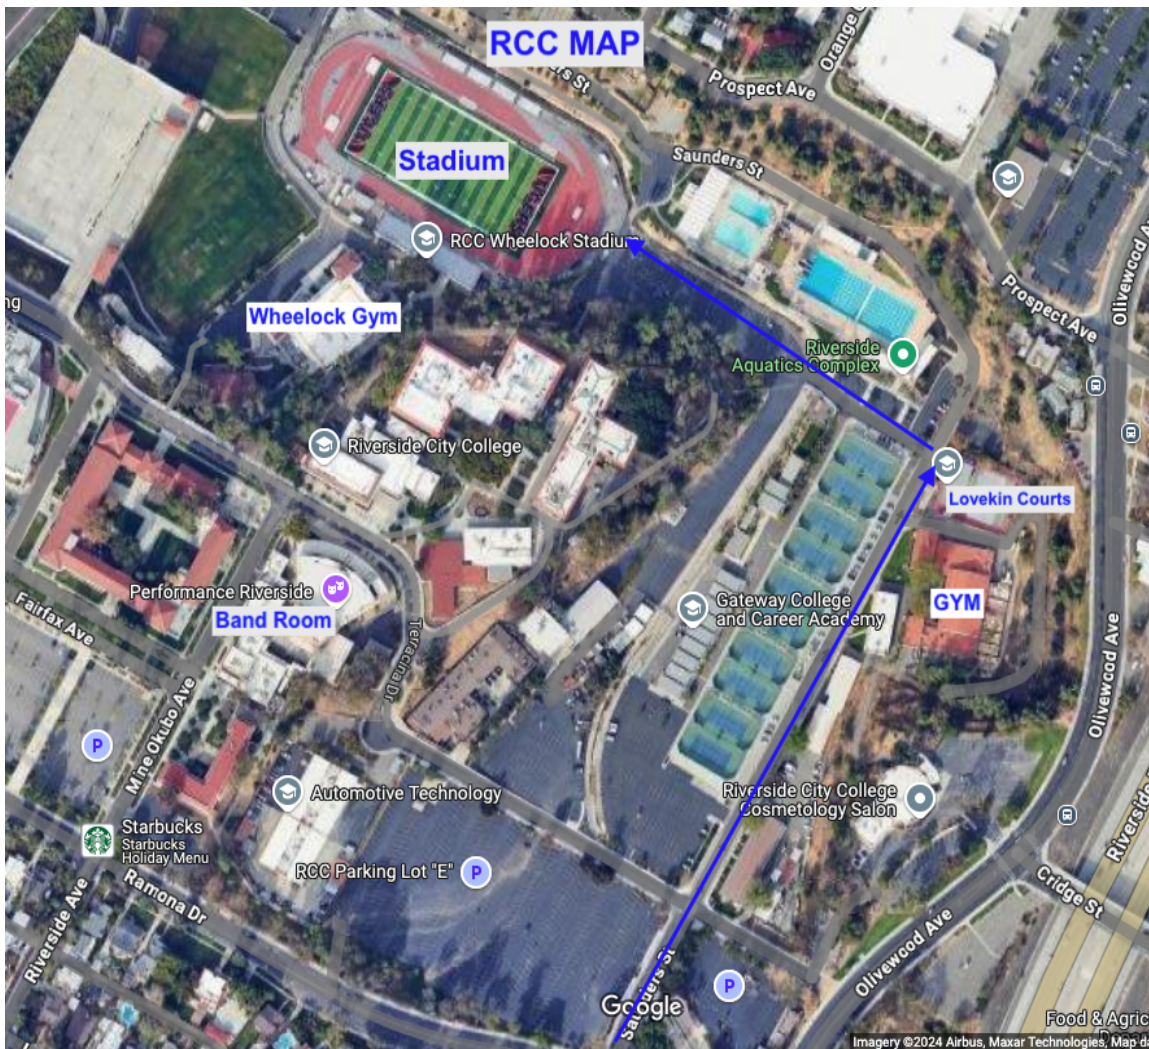

Brass, Battery and Front Ensemble Camp

Rehearsal A Corps

EVENT DETAILS

Date: February 7, 2025

Location:
Multiple Locations

DESCRIPTION

All sections will follow the schedule listed but might be at different locations:

- 1) Front Ensemble will be at RCC the whole weekend - meeting at the Stover Band Room!
- 2) Brass and Battery Location: Friday Night (Gym/Outside) - Grand Terrace High School - 21810 Main St, Grand Terrace, CA 92313 (5.4 miles from RCC)

NOTICE Parking at RCC - Don't park in a Staff Spot! No Pay needed

SCHEDULE

TIME	ACTIVITY
6:30 PM	Camp starts Grand Terrace HS <i>Brass and battery at Grand Terrace HS Grand Terrace Ca Front at RCC</i>
10:30 PM	Rehearsal ends